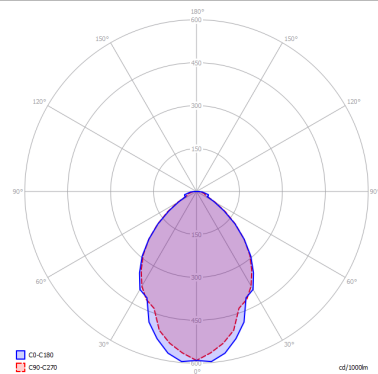

SHELF

Single

FEATURES

- Frame:** Metal
- Diffusor:** None
- Dimmable:** Yes
- Dimmer:** Not Included
- Bulb:** Included

BULB

LED 2700K 1 x 17W | 1700 lm

or

LED 3000K 1 x 17W | 1800 lm

SPECIFICATION SHEET

CERTIFICATION

PHOTOMETRIC CURVE

FRAME	DIFFUSOR	LED COLOUR	CODE
○ Matte White 9016	None	2700K	151005
○ Matte White 9016	None	3000K	151003