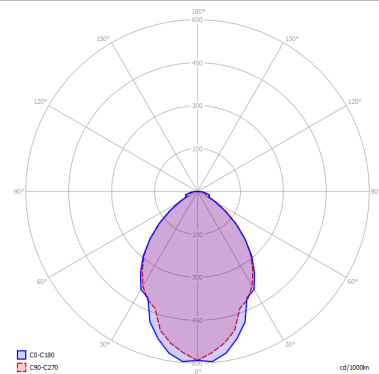

SHELF

Single

FEATURES

- Frame:** Metal
- Diffusor:** None
- Dimmable:** Yes
- Dimmer:** Not Included
- Bulb:** Included

BULB

LED 2700K 1 x 17W | 1700 lm

or

LED 3000K 1 x 17W | 1800 lm

SPECIFICATION SHEET

CERTIFICATION

PHOTOMETRIC CURVE

FRAME	DIFFUSOR	LED COLOUR	CODE
○ Matte White 9016	None	2700K	151005
○ Matte White 9016	None	3000K	151003