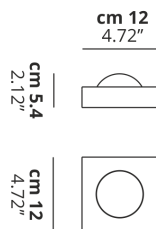

SHELF

Single

FEATURES

- Frame:** Metal
- Diffusor:** None
- Dimmable:** Yes
- Dimmer:** Not Included
- Bulb:** Included

BULB

LED 2700K 1 x 17W | 1700 lm

or

LED 3000K 1 x 17W | 1800 lm

SPECIFICATION SHEET

CERTIFICATION

PHOTOMETRIC CURVE

FRAME	DIFFUSOR	LED COLOUR	CODE
○ Matte White 9016	None	2700K	151005
○ Matte White 9016	None	3000K	151003