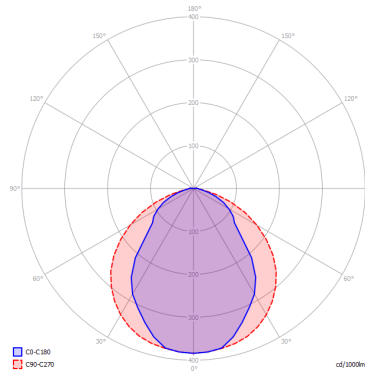

PUZZLE TWIST

FEATURES

- Frame:** Metal
- Diffusor:** None
- Dimmable:** Yes
- Dimmer:** Not Included
- Bulb:** Included

BULB

LED 2700K 2 x 17W | 3400 lm

or

LED 3000K 2 x 17W | 3600 lm

SPECIFICATION SHEET

CERTIFICATION

PHOTOMETRIC CURVE

FRAME	DIFFUSOR	LED COLOUR	CODE
<input type="radio"/> Matte White 9016	None	2700K	146011
<input type="radio"/> Matte White 9016	None	3000K	146012