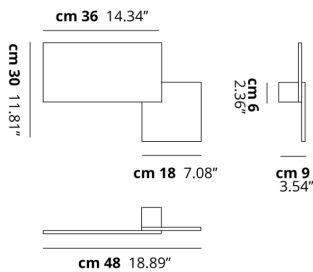

PUZZLE

Square & Rectangle

FEATURES

- Frame:** Metal
- Diffusor:** None
- Dimmable:** Yes
- Dimmer:** Not Included
- Bulb:** Included

BULB

LED 2700K 2 x 17W | 3400 lm

or

LED 3000K 2 x 17W | 3600 lm

SPECIFICATION SHEET

CERTIFICATION

PHOTOMETRIC CURVE

FRAME	DIFFUSOR	LED COLOUR	CODE
<input type="radio"/> Matte White 9016	None	2700K	146006
<input type="radio"/> Matte White 9016	None	3000K	146002