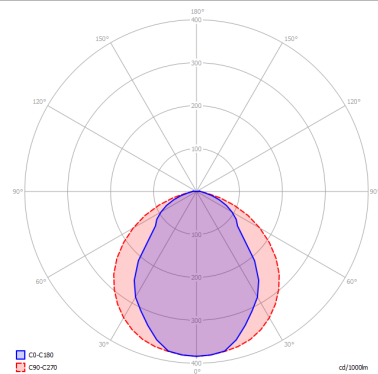

PUZZLE

Square & Rectangle

FEATURES

- Frame:** Metal
- Diffusor:** None
- Dimmable:** Yes
- Dimmer:** Not Included
- Bulb:** Included

BULB

LED 2700K 2 x 17W | 3400 lm

or

LED 3000K 2 x 17W | 3600 lm

SPECIFICATION SHEET

CERTIFICATION

PHOTOMETRIC CURVE

FRAME	DIFFUSOR	LED COLOUR	CODE
<input type="radio"/> Matte White 9016	None	2700K	146006
<input type="radio"/> Matte White 9016	None	3000K	146002