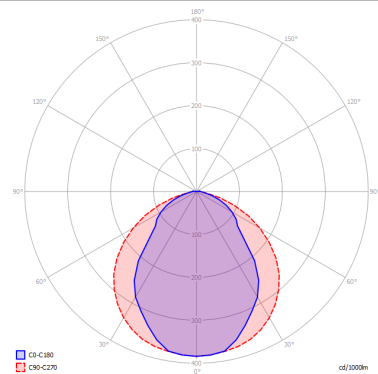

PUZZLE

Double Square

FEATURES

- Frame:** Metal
- Diffusor:** None
- Dimmable:** Yes
- Dimmer:** Not Included
- Bulb:** Included

BULB

LED 2700K 2 x 17W | 3400 lm

or

LED 3000K 2 x 17W | 3600 lm

SPECIFICATION SHEET

CERTIFICATION

PHOTOMETRIC CURVE

FRAME	DIFFUSOR	LED COLOUR	CODE
<input type="radio"/> Matte White 9016	None	2700K	146007
<input type="radio"/> Matte White 9016	None	3000K	146003