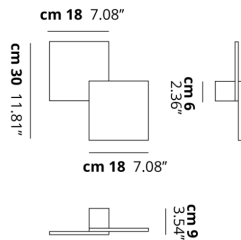

PUZZLE

Double Square

FEATURES

- Frame:** Metal
- Diffusor:** None
- Dimmable:** Yes
- Dimmer:** Not Included
- Bulb:** Included

BULB

LED 2700K 2 x 17W | 3400 lm

or

LED 3000K 2 x 17W | 3600 lm

SPECIFICATION SHEET

CERTIFICATION

PHOTOMETRIC CURVE

FRAME	DIFFUSOR	LED COLOUR	CODE
<input type="radio"/> Matte White 9016	None	2700K	146007
<input type="radio"/> Matte White 9016	None	3000K	146003