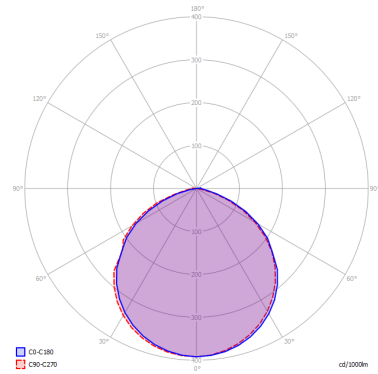

SPECIFICATION SHEET

CERTIFICATION

PHOTOMETRIC CURVE