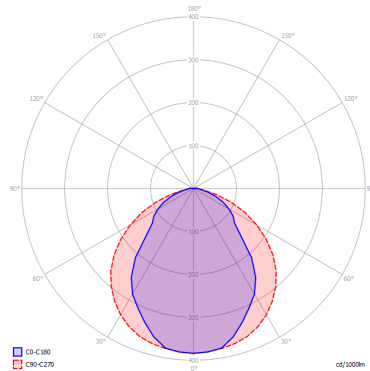

PUZZLE

Double Rectangle

FEATURES

- Frame:** Metal
- Diffusor:** None
- Dimmable:** Yes
- Dimmer:** Not Included
- Bulb:** Included

BULB

- LED 2700K** 2 x 17W | 3400 lm
- or _____
- LED 3000K** 2 x 17W | 3600 lm

SPECIFICATION SHEET

CERTIFICATION

PHOTOMETRIC CURVE

FRAME	DIFFUSOR	LED COLOUR	CODE
<input type="radio"/> Matte White 9016	None	2700K	146005
<input type="radio"/> Matte White 9016	None	3000K	146001