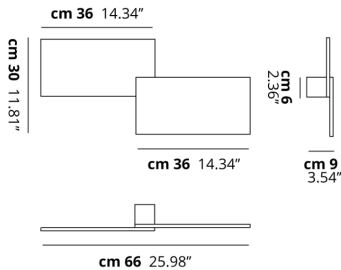

PUZZLE

Double Rectangle

FEATURES

- Frame:** Metal
- Diffusor:** None
- Dimmable:** Yes
- Dimmer:** Not Included
- Bulb:** Included

BULB

- LED 2700K** 2 x 17W | 3400 lm
- or _____
- LED 3000K** 2 x 17W | 3600 lm

SPECIFICATION SHEET

CERTIFICATION

PHOTOMETRIC CURVE

FRAME	DIFFUSOR	LED COLOUR	CODE
<input type="radio"/> Matte White 9016	None	2700K	146005
<input type="radio"/> Matte White 9016	None	3000K	146001