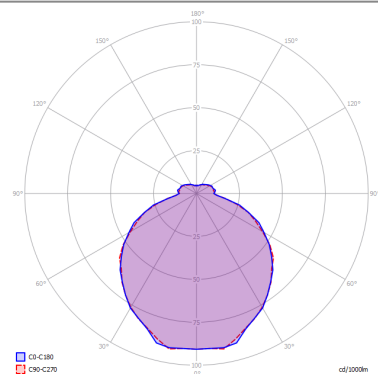

CERTIFICATION

PHOTOMETRIC CURVE

FRAME	DIFFUSOR	LED COLOUR	CODE
Coppery Bronze	Glossy White	Optionally	141270
Matte White 9010	Glossy White	Optionally	141005