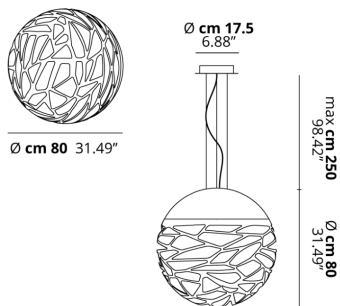

KELLY

Large Sphere 80

FEATURES

- **Frame:** Metal
- **Diffusor:** Glass
- **Dimmable:** Yes
- **Dimmer:** Not Included
- **Bulb:** Not Included

BULB

- **E27 Classic A60** 4 x max 46W eco
- or _____
- **E27 CFL [compact]** 4 x max 23W
- or _____
- **E27 LED** 4 x max available

SPECIFICATION SHEET

CERTIFICATION

PHOTOMETRIC CURVE

FRAME	DIFFUSOR	LED COLOUR	CODE
Coppery Bronze	Glossy White	Optionally	141270
Matte White 9010	Glossy White	Optionally	141005