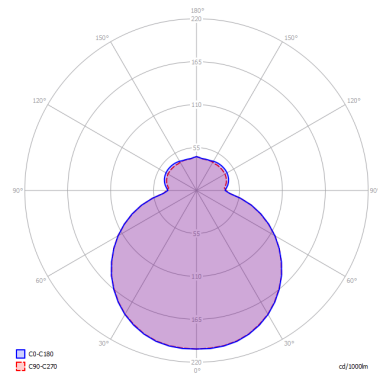

MAKEUP

Medium

FEATURES

- Frame:** Metal
- Diffusor:** Blown Glass
- Dimmable:** Yes
- Dimmer:** Not Included
- Bulb:** Included

BULB

LED 3000K 1 x 17W | 1800 lm

CERTIFICATION

SPECIFICATION SHEET

PHOTOMETRIC CURVE

FRAME	DIFFUSOR	LED COLOUR	CODE
 Matte White 9016	 Matte White	3000K	150002