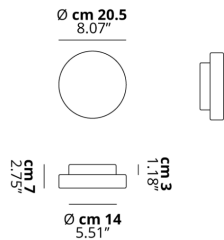

MAKEUP

Small

FEATURES

- Frame:** Metal
- Diffusor:** Blown Glass
- Dimmable:** Yes
- Dimmer:** Not Included
- Bulb:** Included

BULB

LED 3000K 1 x 9W | 950 lm

CERTIFICATION

SPECIFICATION SHEET

PHOTOMETRIC CURVE

FRAME	DIFFUSOR	LED COLOUR	CODE
 Matte White 9016	 Matte White	3000K	150003