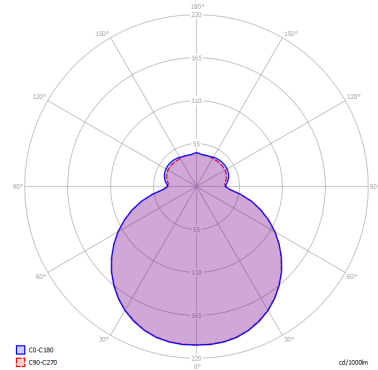

MAKEUP

Small

FEATURES

- Frame:** Metal
- Diffusor:** Blown Glass
- Dimmable:** Yes
- Dimmer:** Not Included
- Bulb:** Included

BULB

LED 3000K 1 x 9W | 950 lm

CERTIFICATION

SPECIFICATION SHEET

PHOTOMETRIC CURVE

FRAME	DIFFUSOR	LED COLOUR	CODE
 Matte White 9016	 Matte White	3000K	150003