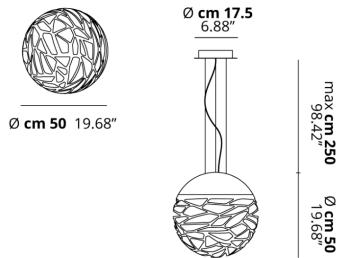

KELLY

Medium Sphere 50

FEATURES

- Frame:** Metal
- Diffusor:** Glass
- Dimmable:** Yes
- Dimmer:** Not Included
- Bulb:** Not Included

BULB

-  **E27 Classic A60** 3 x max 46W eco
- or _____
-  **E27 CFL [compact]** 3 x max 23W
- or _____
-  **E27 LED** 3 x max available

SPECIFICATION SHEET

CERTIFICATION

PHOTOMETRIC CURVE

FRAME	DIFFUSOR	LED COLOUR	CODE
 Coppery Bronze	 Glossy White	Optionally	141269
 Matte White 9010	 Glossy White	Optionally	141004