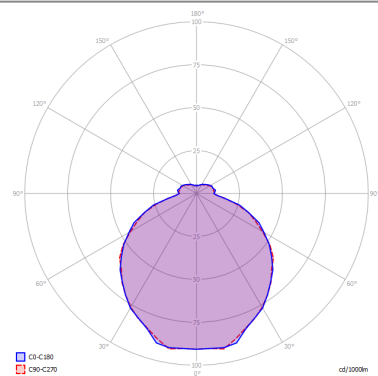

KELLY

Medium Sphere 50

FEATURES

- Frame:** Metal
- Diffusor:** Glass
- Dimmable:** Yes
- Dimmer:** Not Included
- Bulb:** Not Included

BULB

-  **E27 Classic A60** 3 x max 46W eco
- or _____
-  **E27 CFL [compact]** 3 x max 23W
- or _____
-  **E27 LED** 3 x max available

SPECIFICATION SHEET

CERTIFICATION

PHOTOMETRIC CURVE

FRAME	DIFFUSOR	LED COLOUR	CODE
 Coppery Bronze	 Glossy White	Optionally	141269
 Matte White 9010	 Glossy White	Optionally	141004