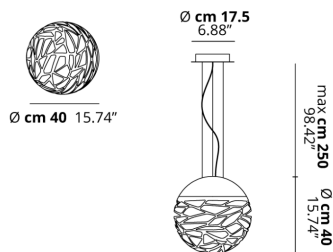

KELLY

Small Sphere 40

FEATURES

- Frame:** Metal
- Diffusor:** Glass
- Dimmable:** Yes
- Dimmer:** Not Included
- Bulb:** Not Included

BULB

-  **E27 Classic A60** 3 x max 46W eco
- or _____
-  **E27 CFL [compact]** 3 x max 23W
- or _____
-  **E27 LED** 3 x max available

SPECIFICATION SHEET

CERTIFICATION

PHOTOMETRIC CURVE

FRAME	DIFFUSOR	LED COLOUR	CODE
 Coppery Bronze	 Glossy White	Optionally	141250
 Matte White 9010	 Glossy White	Optionally	141003