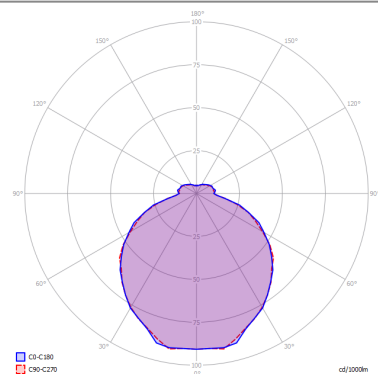

KELLY

Small Sphere 40

FEATURES

- Frame:** Metal
- Diffusor:** Glass
- Dimmable:** Yes
- Dimmer:** Not Included
- Bulb:** Not Included

BULB

-  **E27 Classic A60** 3 x max 46W eco
- or _____
-  **E27 CFL [compact]** 3 x max 23W
- or _____
-  **E27 LED** 3 x max available

SPECIFICATION SHEET

CERTIFICATION

PHOTOMETRIC CURVE

FRAME	DIFFUSOR	LED COLOUR	CODE
 Coppery Bronze	 Glossy White	Optionally	141250
 Matte White 9010	 Glossy White	Optionally	141003