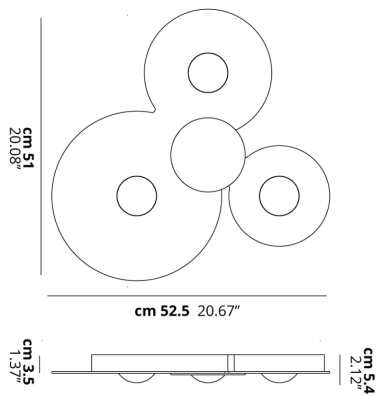

BUGIA

Triple

FEATURES

- **Frame:** Metal
- **Diffusor:** Plexiglass
- **Dimmable:** Yes
- **Dimmer:** Not Included
- **Bulb:** Included

BULB

LED DOB 2700K 3 x 15W | 3600 lm

or

LED DOB 3000K 3 x 15W | 3900 lm

SPECIFICATION SHEET

CERTIFICATION

PHOTOMETRIC CURVE

FRAME	DIFFUSOR	LED COLOUR	CODE
Matte White 9010	Chrome	2700K	161043
Matte White 9010	Glossy Copper	2700K	161044
Matte White 9010	Gold	2700K	161042
Matte White 9010	White	2700K	161041
Matte White 9010	Chrome	3000K	161047
Matte White 9010	Glossy Copper	3000K	161048
Matte White 9010	Gold	3000K	161046