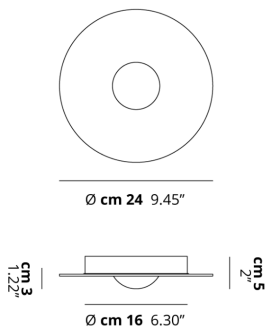

BUGIA

Single

FEATURES

- Frame:** Metal
- Diffusor:** Plexiglass
- Dimmable:** Yes
- Dimmer:** Not Included
- Bulb:** Included

BULB

LED DOB 2700K 1 x 15W | 1200 lm

or

LED DOB 3000K 1 x 15W | 1300 lm

SPECIFICATION SHEET

CERTIFICATION

PHOTOMETRIC CURVE

FRAME	DIFFUSOR	LED COLOUR	CODE
○ Matte White 9010	○ Chrome	2700K	161027
○ Matte White 9010	○ Glossy Copper	2700K	161028
○ Matte White 9010	○ Gold	2700K	161026
○ Matte White 9010	○ White	2700K	161025
○ Matte White 9010	○ Chrome	3000K	161031
○ Matte White 9010	○ Glossy Copper	3000K	161006
○ Matte White 9010	○ Gold	3000K	161030