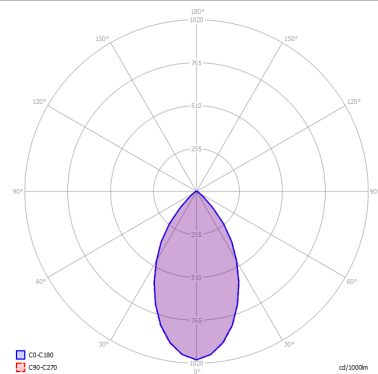

BUGIA

Single

FEATURES

- Frame:** Metal
- Diffusor:** Plexiglass
- Dimmable:** Yes
- Dimmer:** Not Included
- Bulb:** Included

BULB

LED DOB 2700K 1 x 15W | 1200 lm

or

LED DOB 3000K 1 x 15W | 1300 lm

SPECIFICATION SHEET

CERTIFICATION

PHOTOMETRIC CURVE

FRAME	DIFFUSOR	LED COLOUR	CODE
○ Matte White 9010	○ Chrome	2700K	161027
○ Matte White 9010	○ Glossy Copper	2700K	161028
○ Matte White 9010	○ Gold	2700K	161026
○ Matte White 9010	○ White	2700K	161025
○ Matte White 9010	○ Chrome	3000K	161031
○ Matte White 9010	○ Glossy Copper	3000K	161006
○ Matte White 9010	○ Gold	3000K	161030