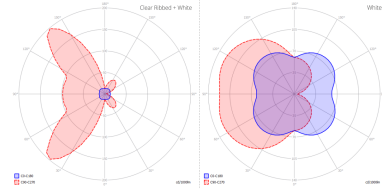

BEETLE

Mini Cube

FEATURES

- Frame:** Metal
- Diffusor:** Polycarbonate
- Dimmable:** Yes
- Dimmer:** Not Included
- Bulb:** Included

BULB

LED 3000K 1 x 17W | 1800 lm

CERTIFICATION

SPECIFICATION SHEET

PHOTOMETRIC CURVE

FRAME	DIFFUSOR	LED COLOUR	CODE
<input type="radio"/> Matte White 9010	<input type="radio"/> White	3000K	145009
<input type="radio"/> Matte White 9010	<input type="radio"/> White + Clear Ribbed	3000K	145001