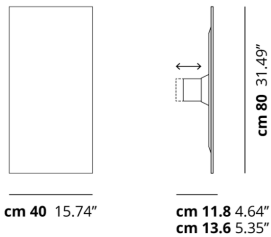

BULB

LED 3000K 4 x 17W | 7200 lm

LED 2700K 4 x 17W | 6800 lm

CERTIFICATION

PHOTOMETRIC CURVE

None

SPECIFICATION SHEET

FRAME	DIFFUSOR	LED COLOUR	CODE
 <input type="radio"/> Matte White 9016	None	Optionally	
<input type="radio"/> Matte White 9016	<input type="radio"/> Matte White 9016	2700K	167019
<input type="radio"/> Matte White 9016	<input type="radio"/> Matte White 9016	3000K	167020