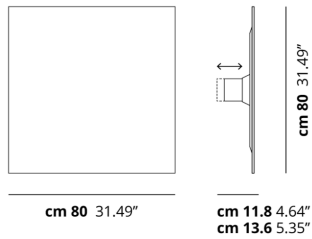

PUZZLE MEGA

Square Large

FEATURES

- Frame:** Metal
- Diffusor:** MDF
- Dimmable:** Yes
- Dimmer:** Not Included
- Bulb:** Included

BULB

LED 3000K 4 x 17W | 7200 lm

LED 2700K 4 x 17W | 6800 lm

SPECIFICATION SHEET

CERTIFICATION

PHOTOMETRIC CURVE

None

FRAME	DIFFUSOR	LED COLOUR	CODE
<input type="radio"/> Matte White 9016	<input type="radio"/> Matte White 9016	2700K	167017
<input type="radio"/> Matte White 9016	<input type="radio"/> Matte White 9016	3000K	167018