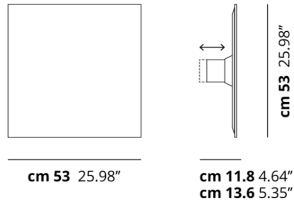

PUZZLE MEGA

Square Small

FEATURES

- Frame:** Metal
- Diffusor:** MDF
- Dimmable:** Yes
- Dimmer:** Not Included
- Bulb:** Included

BULB

LED 2700K 3 x 17W | 5100 lm

or

LED 3000K 3 x 17W | 5400 lm

SPECIFICATION SHEET

CERTIFICATION

PHOTOMETRIC CURVE

None

FRAME	DIFFUSOR	LED COLOUR	CODE
<input type="radio"/> Matte White 9016	<input type="radio"/> Matte White 9016	2700K	167015
<input type="radio"/> Matte White 9016	<input type="radio"/> Matte White 9016	3000K	167016