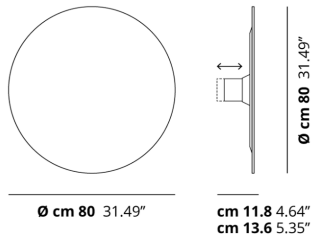

PUZZLE MEGA

Round Large

FEATURES

- Frame:** Metal
- Diffusor:** MDF
- Dimmable:** Yes
- Dimmer:** Not Included
- Bulb:** Included

BULB

LED 3000K 4 x 17W | 7200 lm

LED 2700K 4 x 17W | 6800 lm

SPECIFICATION SHEET

CERTIFICATION

PHOTOMETRIC CURVE

None

FRAME	DIFFUSOR	LED COLOUR	CODE
<input type="radio"/> Matte White 9016	<input type="radio"/> Matte White 9016	2700K	167013
<input type="radio"/> Matte White 9016	<input type="radio"/> Matte White 9016	3000K	167014