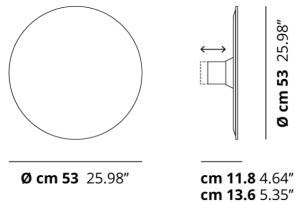

CERTIFICATION

PHOTOMETRIC CURVE

None

FRAME	DIFFUSOR	LED COLOUR	CODE
Matte White 9016	Matte White 9016	2700K	167011
Matte White 9016	Matte White 9016	3000K	167012