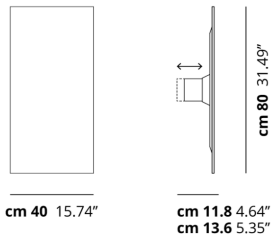

PUZZLE MEGA

Rectangle

FEATURES

- Frame:** Metal
- Diffusor:** Fine Porcelain Stoneware
- Dimmable:** Yes
- Dimmer:** Not Included
- Bulb:** Included

BULB

LED 3000K 4 x 17W | 7200 lm

LED 2700K 4 x 17W | 6800 lm

CERTIFICATION

PHOTOMETRIC CURVE

None

SPECIFICATION SHEET

cm 40 15.74"

cm 11.8 4.64"
cm 13.6 5.35"

FRAME	DIFFUSOR	LED COLOUR	CODE
<input type="radio"/> Matte White 9016	<input checked="" type="radio"/> Renoir by Infinity	2700K	167009
<input type="radio"/> Matte White 9016	<input checked="" type="radio"/> Renoir by Infinity	3000K	167010