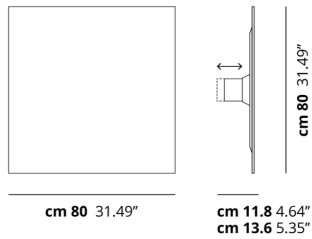

CERTIFICATION

PHOTOMETRIC CURVE

None

FRAME	DIFFUSOR	LED COLOUR	CODE
☐ Matte White 9016	☐ Renoir by Infinity	2700K	167007
☐ Matte White 9016	☐ Renoir by Infinity	3000K	167008