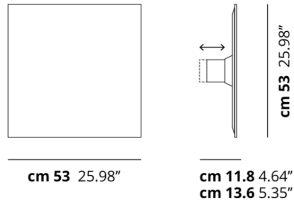

PUZZLE MEGA

Square Small

FEATURES

Frame: Metal

Diffusor: Fine Porcelain Stoneware

Dimmable: Yes

Dimmer: Not Included

Bulb: Included

BULB

LED 2700K 3 x 17W | 5100 lm

or

LED 3000K 3 x 17W | 5400 lm

SPECIFICATION SHEET

CERTIFICATION

PHOTOMETRIC CURVE

None