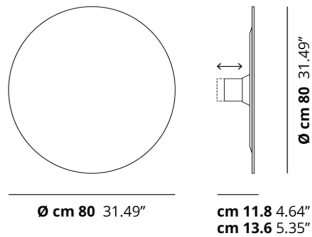

PUZZLE MEGA

Round Large

FEATURES

- Frame:** Metal
- Diffusor:** Fine Porcelain Stoneware
- Dimmable:** Yes
- Dimmer:** Not Included
- Bulb:** Included

BULB

LED 2700K 4 x 17W | 6800 lm

or

LED 3000K 4 x 17W | 7200 lm

SPECIFICATION SHEET

CERTIFICATION

PHOTOMETRIC CURVE

None

FRAME	DIFFUSOR	LED COLOUR	CODE
Matte White 9016	Renoir by Infinity	2700K	167003
Matte White 9016	Renoir by Infinity	3000K	167004