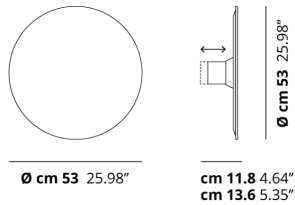

PUZZLE MEGA

Round Small

FEATURES

- Frame:** Metal
- Diffusor:** Fine Porcelain Stoneware
- Dimmable:** Yes
- Dimmer:** Not Included
- Bulb:** Included

BULB

LED 2700K 3 x 17W | 5100 lm

or

LED 3000K 3 x 17W | 5400 lm

SPECIFICATION SHEET

CERTIFICATION

PHOTOMETRIC CURVE

None

FRAME	DIFFUSOR	LED COLOUR	CODE
Matte White 9016	Renoir by Infinity	2700K	167001
Matte White 9016	Renoir by Infinity	3000K	167002