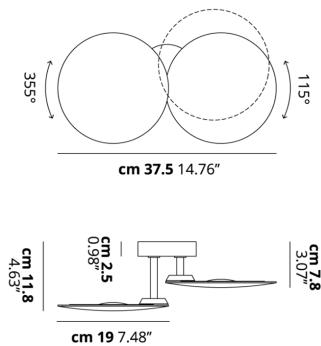

PHOTOMETRIC CURVE

None

FRAME	DIFFUSOR	LED COLOUR	CODE
Anthracite Black	None	3000K	159029
Matte White 9016	None	3000K	159024