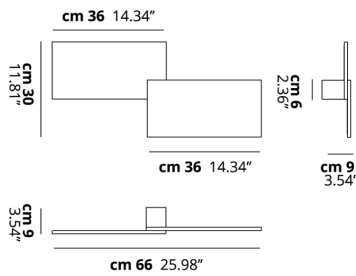

PUZZLE OUTDOOR

Double Rectangle

FEATURES

- Frame:** Metal
- Diffusor:** None
- Dimmable:** Yes
- Dimmer:** Not Included
- Bulb:** Included

BULB

LED 3000K 2 x 17W | 3400 lm

CERTIFICATION

SPECIFICATION SHEET

PHOTOMETRIC CURVE

None

FRAME	DIFFUSOR	LED COLOUR	CODE
 Anthracite Black	None	3000K	146020
 Matte White 9016	None	3000K	146021