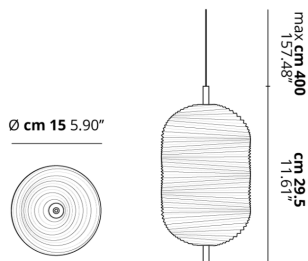

JEFFERSON

Medium

FEATURES

- Frame:** Metal
- Diffusor:** Glass
- Dimmable:** Yes
- Dimmer:** Not Included
- Bulb:** Included

BULB

LED 2700K 1 x 3W | 450 lm

CERTIFICATION

SPECIFICATION SHEET

PHOTOMETRIC CURVE

None

FRAME	DIFFUSOR	LED COLOUR	CODE
 Black Chrome	 Bohemian Crystal	2700K	168003