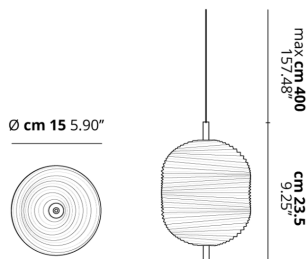

PHOTOMETRIC CURVE

None

FRAME	DIFFUSOR	LED COLOUR	CODE
Black Chrome	Bohemian Crystal	2700K	168002