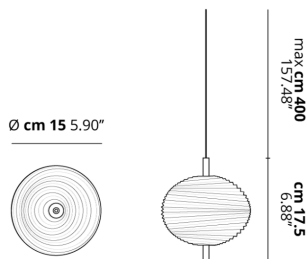

PHOTOMETRIC CURVE

None

FRAME	DIFFUSOR	LED COLOUR	CODE
Black Chrome	Bohemian Crystal	2700K	168001