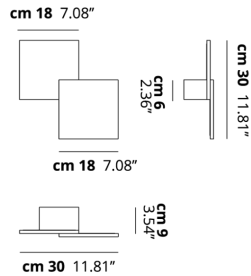

PUZZLE OUTDOOR

Double Square

FEATURES

- Frame:** Metal
- Diffusor:** None
- Dimmable:** Yes
- Dimmer:** Not Included
- Bulb:** Included

BULB

LED 3000K 2 x 17W | 3400 lm

CERTIFICATION

SPECIFICATION SHEET

PHOTOMETRIC CURVE

None

FRAME	DIFFUSOR	LED COLOUR	CODE
 Anthracite Black	None	3000K	146028
 Matte White 9016	None	3000K	146023