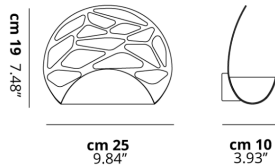

FRAME

- Coppery Bronze
- Matte White 9010

DIFFUSOR

- None
- None

LED COLOUR

- 2700K
- 2700K

CODE

- 141012
- 141011