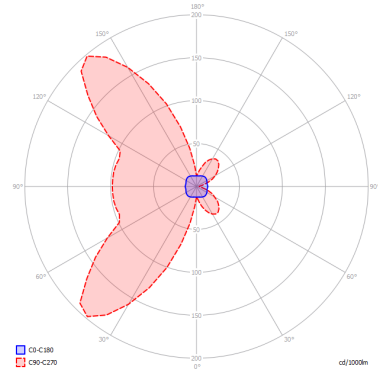

BEETLE

Medium Cube

FEATURES

- Frame:** Metal
- Diffusor:** Polycarbonate
- Dimmable:** Yes
- Dimmer:** Not Included
- Bulb:** Included

BULB

LED 3000K 1 x 17W | 1800 lm

CERTIFICATION

SPECIFICATION SHEET

PHOTOMETRIC CURVE

FRAME	DIFFUSOR	LED COLOUR	CODE
<input type="radio"/> Matte White 9010	<input type="radio"/> White + Clear Ribbed	3000K	145002