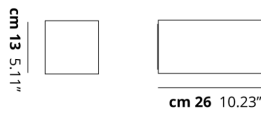

BEETLE

Medium Cube

FEATURES

- Frame:** Metal
- Diffusor:** Polycarbonate
- Dimmable:** Yes
- Dimmer:** Not Included
- Bulb:** Included

BULB

LED 3000K 1 x 17W | 1800 lm

CERTIFICATION

SPECIFICATION SHEET