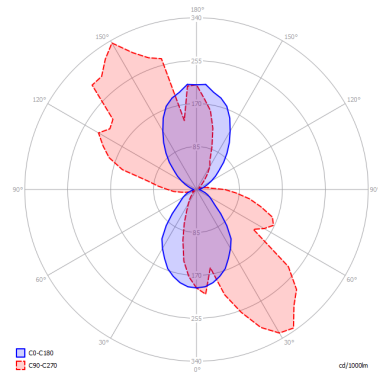

A-TUBE NANO DUO

FEATURES

- Frame:** Metal
- Diffusor:** Polycarbonate
- Dimmable:** Yes
- Dimmer:** Not Included
- Bulb:** Included

BULB

LED 2700K 2 x 1W | 300 lm

CERTIFICATION

SPECIFICATION SHEET

PHOTOMETRIC CURVE