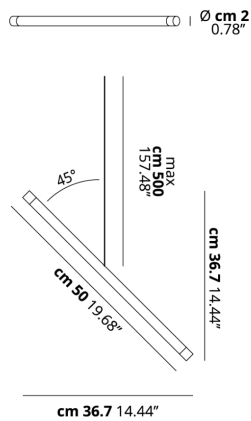

A-TUBE NANO DUO

FEATURES

- Frame:** Metal
- Diffusor:** Polycarbonate
- Dimmable:** Yes
- Dimmer:** Not Included
- Bulb:** Included

BULB

LED 2700K 2 x 1W | 300 lm

CERTIFICATION

SPECIFICATION SHEET

PHOTOMETRIC CURVE

FRAME	DIFFUSOR	LED COLOUR	CODE
Chrome	Clear	2700K	158033
Gold	Clear	2700K	158035
Matte Black 9005	Clear	2700K	158032
Matte White 9010	Clear	2700K	158031
Rose Gold	Clear	2700K	158034