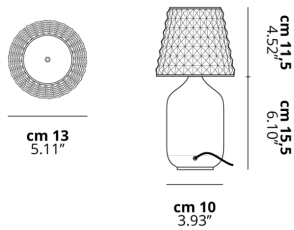

PHOTOMETRIC CURVE

None

FRAME	DIFFUSOR	LED COLOUR	CODE
Polished Black 9005	Crystal	2700K	166011
Polished Chrome	Crystal	2700K	166012
Polished Gold	Crystal	2700K	166013
Polished Rose Gold	Crystal	2700K	166014
Polished White 9010	Crystal	2700K	166010