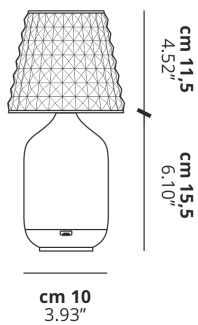

VALENTINA

Cordless

FEATURES

- Frame:** PMMA
- Diffusor:** PMMA
- Dimmable:** Yes
- Dimmer:** Included
- Bulb:** Included

BULB

3300K to 2600K 1 x 3.5W | 450 lm

CERTIFICATION

SPECIFICATION SHEET

PHOTOMETRIC CURVE

None

FRAME	DIFFUSOR	LED COLOUR	CODE
Chrome	Crystal	3300K to 2600K	166307
Gold	Crystal	3300K to 2600K	166308
Polished Black 9005	Crystal	3300K to 2600K	166306
Polished White 9010	Crystal	3300K to 2600K	166305