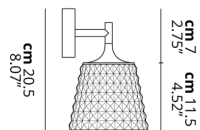

VALENTINA

FEATURES

- **Frame:** Metal
- **Diffusor:** PMMA
- **Dimmable:** Yes
- **Dimmer:** Not Included
- **Bulb:** Included

BULB

LED 2700K 1 x 6.5W | 600 lm

or

LED 3000K 1 x 6.5W | 650 lm

SPECIFICATION SHEET

CERTIFICATION

PHOTOMETRIC CURVE

FRAME	DIFFUSOR	LED COLOUR	CODE
Chrome	Crystal	2700K	166003
Chrome	Crystal	3000K	166004