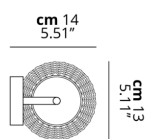

VALENTINA

FEATURES

- **Frame:** Metal
- **Diffusor:** PMMA
- **Dimmable:** Yes
- **Dimmer:** Not Included
- **Bulb:** Included

BULB

LED 2700K 1 x 6.5W | 600 lm

or

LED 3000K 1 x 6.5W | 650 lm

SPECIFICATION SHEET

CERTIFICATION

PHOTOMETRIC CURVE

FRAME	DIFFUSOR	LED COLOUR	CODE
Chrome	Crystal	2700K	166003
Chrome	Crystal	3000K	166004