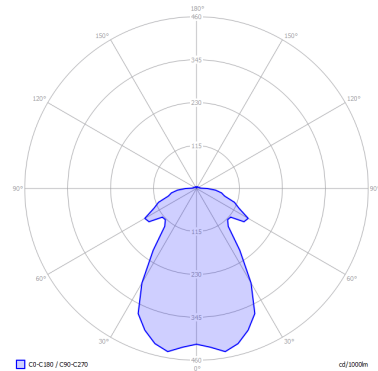

FRAME	DIFFUSOR	LED COLOUR	CODE
Chrome	Crystal	2700K	166003
Chrome	Crystal	3000K	166004