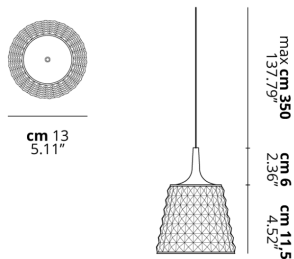

FRAME	DIFFUSOR	LED COLOUR	CODE
Chrome	Crystal	3000K	166302