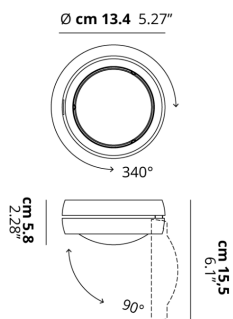

## PHOTOMETRIC CURVE

None

FRAME	DIFFUSOR	LED COLOUR	CODE
 Chrome	None	3000K	165416
 Matte Black 9005	None	3000K	165415
 Matte White 9010	None	3000K	165414