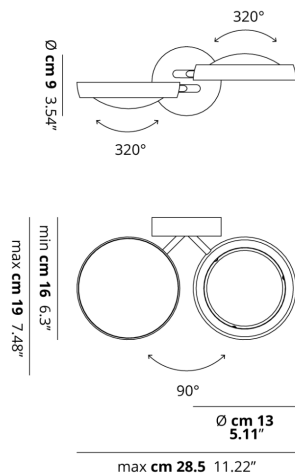

## PHOTOMETRIC CURVE

None

FRAME	DIFFUSOR	LED COLOUR	CODE
● Chrome	● Chrome	3000K	165408
● Chrome	● Gold	3000K	165409
● Chrome	● Matte Black	3000K	165407
● Chrome	● Matte White 9010	3000K	165406
● Chrome	● Rose Gold	3000K	165410