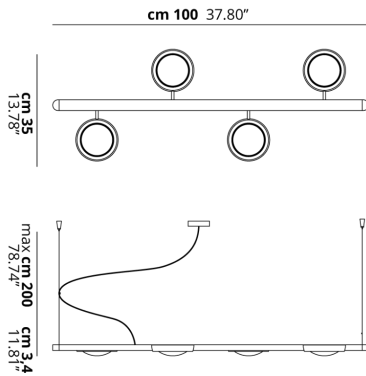

NAUTILUS

Single & Starting Module

FEATURES

- Frame:** Metal
- Diffusor:** Metal
- Dimmable:** Yes
- Dimmer:** Not Included
- Bulb:** Included

BULB

LED DOB 2700K 4 x 15W | 4800 lm

or

LED DOB 3000K 4 x 15W | 5200 lm

SPECIFICATION SHEET

CERTIFICATION

PHOTOMETRIC CURVE

None

FRAME	DIFFUSOR	LED COLOUR	CODE
Chrome	Chrome	2700K	165019
Chrome	Matte Black 9005	2700K	165018
Chrome	Matte White 9010	2700K	165017
Chrome	Chrome	3000K	165022
Chrome	Matte Black 9005	3000K	165021
Chrome	Matte White 9010	3000K	165020