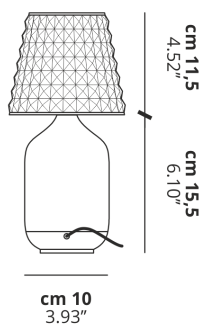

PHOTOMETRIC CURVE

None

FRAME	DIFFUSOR	LED COLOUR	CODE
Chrome	Crystal	2700K	166312
Gold	Crystal	2700K	166313
Polished Black 9005	Crystal	2700K	166311
Polished White 9010	Crystal	2700K	166310