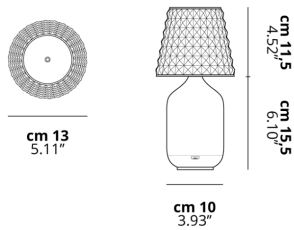

PHOTOMETRIC CURVE

None

FRAME	DIFFUSOR	LED COLOUR	CODE
Polished Black 9005	Crystal	3300K to 2600K	166006
Polished Chrome	Crystal	3300K to 2600K	166007
Polished Gold	Crystal	3300K to 2600K	166008
Polished Rose Gold	Crystal	3300K to 2600K	166009
Polished White 9010	Crystal	3300K to 2600K	166005