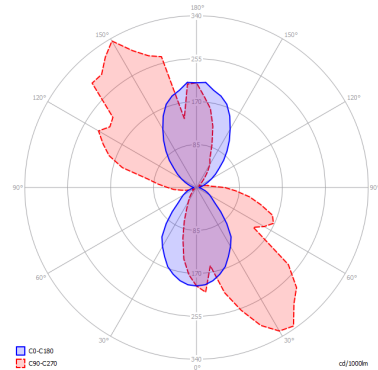

A-TUBE NANO DUO

FEATURES

- Frame:** Metal
- Diffusor:** Polycarbonate
- Dimmable:** Yes
- Dimmer:** Not Included
- Bulb:** Included

BULB

LED 2700K 2 x 1W | 300 lm

CERTIFICATION

SPECIFICATION SHEET

PHOTOMETRIC CURVE