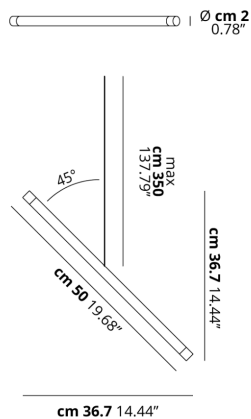

A-TUBE NANO DUO

FEATURES

- Frame:** Metal
- Diffusor:** Polycarbonate
- Dimmable:** Yes
- Dimmer:** Not Included
- Bulb:** Included

BULB

LED 2700K 2 x 1W | 300 lm

CERTIFICATION

SPECIFICATION SHEET

PHOTOMETRIC CURVE

FRAME	DIFFUSOR	LED COLOUR	CODE
Chrome	Clear	2700K	158433
Gold	Clear	2700K	158435
Matte Black 9005	Clear	2700K	158432
Matte White 9010	Clear	2700K	158431
Rose Gold	Clear	2700K	158434