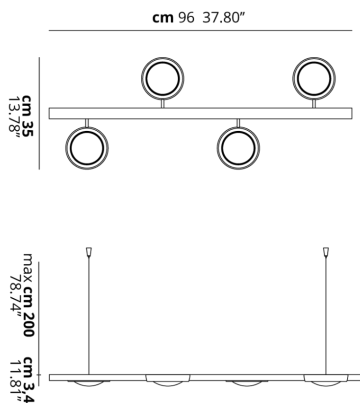

NAUTILUS

Additional Module

FEATURES

- Frame:** Metal
- Diffusor:** Metal
- Dimmable:** Yes
- Dimmer:** Not Included
- Bulb:** Included

BULB

LED
DOB 2700K 4 x 15W | 4800 lm

or

LED
DOB 3000K 4 x 15W | 5200 lm

SPECIFICATION SHEET

CERTIFICATION

PHOTOMETRIC CURVE

None

FRAME	DIFFUSOR	LED COLOUR	CODE
Chrome	Chrome	2700K	165025
Chrome	Matte Black 9005	2700K	165024
Chrome	Matte White 9010	2700K	165023
Chrome	Chrome	3000K	165028
Chrome	Matte Black 9005	3000K	165027
Chrome	Matte White 9010	3000K	165026