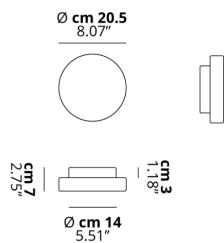

MAKEUP

Small

FEATURES

- Frame:** Metal
- Diffusor:** Blown Glass
- Dimmable:** Yes
- Dimmer:** Not Included
- Bulb:** Included

BULB

LED 3000K 1 x 9W | 850 lm

CERTIFICATION

SPECIFICATION SHEET

PHOTOMETRIC CURVE

FRAME	DIFFUSOR	LED COLOUR	CODE
 Matte White 9016	 Matte White	3000K	150403