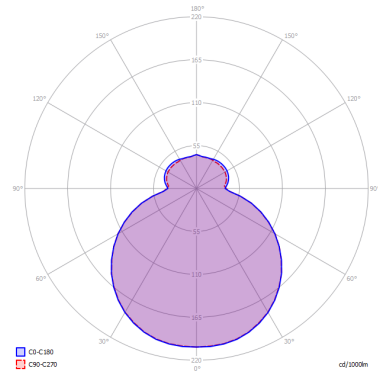

MAKEUP

Small

FEATURES

- Frame:** Metal
- Diffusor:** Blown Glass
- Dimmable:** Yes
- Dimmer:** Not Included
- Bulb:** Included

BULB

LED 3000K 1 x 9W | 850 lm

CERTIFICATION

SPECIFICATION SHEET

PHOTOMETRIC CURVE

FRAME	DIFFUSOR	LED COLOUR	CODE
 Matte White 9016	 Matte White	3000K	150403