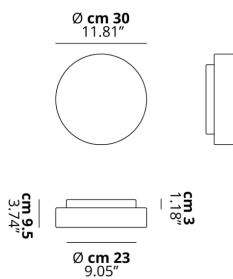

## PHOTOMETRIC CURVE

FRAME	DIFFUSOR	LED COLOUR	CODE
 Matte White 9016	 Matte White	3000K	150402