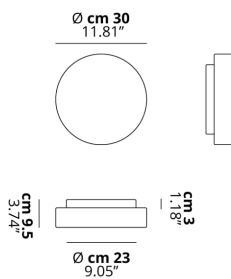

MAKEUP

Medium

FEATURES

- Frame:** Metal
- Diffusor:** Blown Glass
- Dimmable:** Yes
- Dimmer:** Not Included
- Bulb:** Included

BULB

LED 3000K 1 x 17W | 1800 lm

CERTIFICATION

SPECIFICATION SHEET

PHOTOMETRIC CURVE

FRAME	DIFFUSOR	LED COLOUR	CODE
 Matte White 9016	 Matte White	3000K	150402