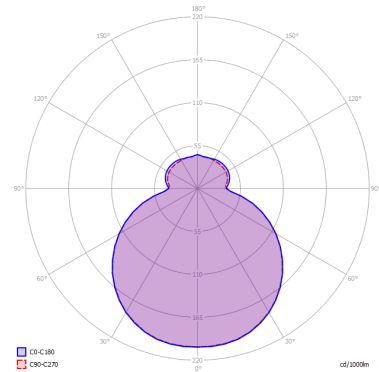

MAKEUP

Small

FEATURES

- Frame:** Metal
- Diffusor:** Blown Glass
- Dimmable:** Yes
- Dimmer:** Not Included
- Bulb:** Included

BULB

LED 3000K 1 x 9W | 850 lm

CERTIFICATION

SPECIFICATION SHEET

PHOTOMETRIC CURVE

FRAME	DIFFUSOR	LED COLOUR	CODE
 Matte White 9016	 Matte White	3000K	150403