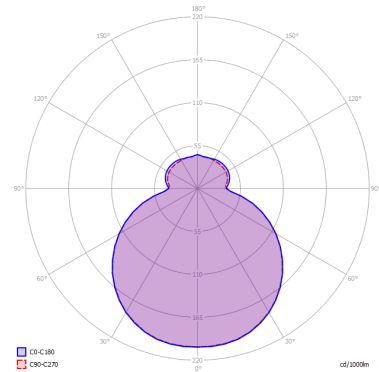

PHOTOMETRIC CURVE

FRAME	DIFFUSOR	LED COLOUR	CODE
Matte White 9016	Matte White	3000K	150403