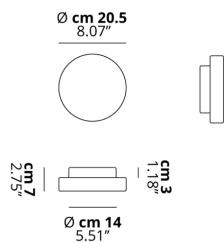

## PHOTOMETRIC CURVE

FRAME	DIFFUSOR	LED COLOUR	CODE
Matte White 9016	Matte White	3000K	150403