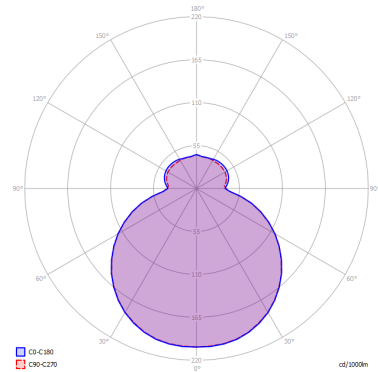

PHOTOMETRIC CURVE

FRAME	DIFFUSOR	LED COLOUR	CODE
Matte White 9016	Matte White	3000K	150403