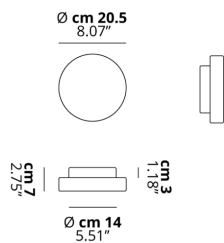

## PHOTOMETRIC CURVE

FRAME	DIFFUSOR	LED COLOUR	CODE
 Matte White 9016	 Matte White	3000K	150403