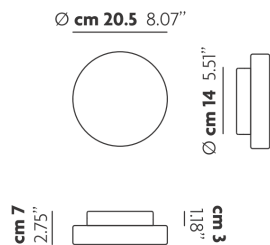

MAKEUP

Small

FEATURES

- Frame:** Metal
- Diffusor:** Blown Glass
- Dimmable:** Yes
- Dimmer:** Not Included
- Bulb:** Included

BULB

LED 3000K 1 x 9W | 850 lm

CERTIFICATION

SPECIFICATION SHEET

PHOTOMETRIC CURVE

FRAME	DIFFUSOR	LED COLOUR	CODE
 Matte White 9016	 Matte White	3000K	150403