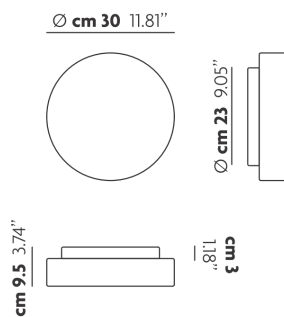

MAKEUP

Medium

FEATURES

- Frame:** Metal
- Diffusor:** Blown Glass
- Dimmable:** Yes
- Dimmer:** Not Included
- Bulb:** Included

BULB

LED 3000K 1 x 17W | 1800 lm

CERTIFICATION

SPECIFICATION SHEET

PHOTOMETRIC CURVE

FRAME	DIFFUSOR	LED COLOUR	CODE
Matte White 9016	Matte White	3000K	150402