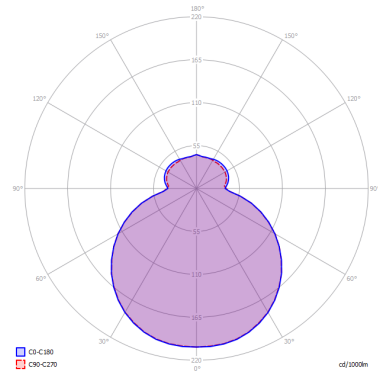

MAKEUP

Medium

FEATURES

- Frame:** Metal
- Diffusor:** Blown Glass
- Dimmable:** Yes
- Dimmer:** Not Included
- Bulb:** Included

BULB

LED 3000K 1 x 17W | 1800 lm

CERTIFICATION

SPECIFICATION SHEET

PHOTOMETRIC CURVE

FRAME	DIFFUSOR	LED COLOUR	CODE
Matte White 9016	Matte White	3000K	150402