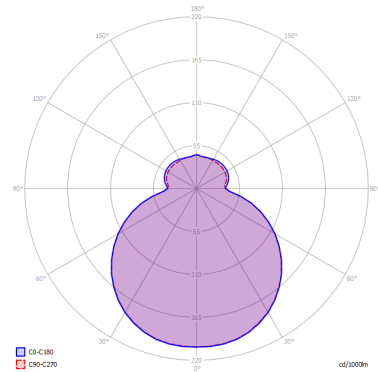

MAKEUP

Medium

FEATURES

- Frame:** Metal
- Diffusor:** Blown Glass
- Dimmable:** Yes
- Dimmer:** Not Included
- Bulb:** Included

BULB

LED 3000K 1 x 17W | 1800 lm

CERTIFICATION

SPECIFICATION SHEET

PHOTOMETRIC CURVE

FRAME	DIFFUSOR	LED COLOUR	CODE
 Matte White 9016	 Matte White	3000K	150402