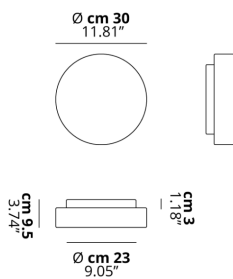

MAKEUP

Medium

FEATURES

- Frame:** Metal
- Diffusor:** Blown Glass
- Dimmable:** Yes
- Dimmer:** Not Included
- Bulb:** Included

BULB

LED 3000K 1 x 17W | 1800 lm

CERTIFICATION

SPECIFICATION SHEET

PHOTOMETRIC CURVE

FRAME	DIFFUSOR	LED COLOUR	CODE
 Matte White 9016	 Matte White	3000K	150402