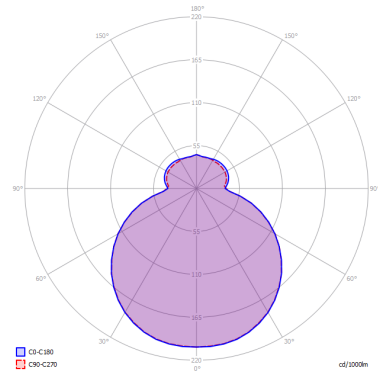

MAKEUP

Large

FEATURES

- Frame:** Metal
- Diffusor:** Blown Glass
- Dimmable:** Yes
- Dimmer:** Not Included
- Bulb:** Included

BULB

LED 3000K 1 x 17W | 1800 lm

CERTIFICATION

SPECIFICATION SHEET

PHOTOMETRIC CURVE

FRAME	DIFFUSOR	LED COLOUR	CODE
 Matte White 9016	 Matte White	3000K	150401