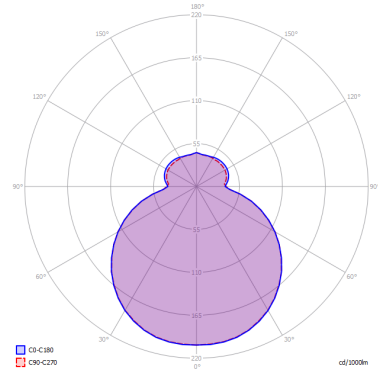

MAKEUP

Large

FEATURES

- Frame:** Metal
- Diffusor:** Blown Glass
- Dimmable:** Yes
- Dimmer:** Not Included
- Bulb:** Included

BULB

LED 3000K 1 x 17W | 1800 lm

CERTIFICATION

SPECIFICATION SHEET

PHOTOMETRIC CURVE

FRAME	DIFFUSOR	LED COLOUR	CODE
 Matte White 9016	 Matte White	3000K	150401