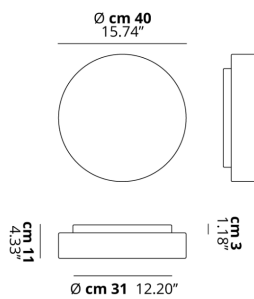

MAKEUP

Large

FEATURES

- Frame:** Metal
- Diffusor:** Blown Glass
- Dimmable:** Yes
- Dimmer:** Not Included
- Bulb:** Included

BULB

LED 3000K 1 x 17W | 1800 lm

CERTIFICATION

SPECIFICATION SHEET

PHOTOMETRIC CURVE

FRAME	DIFFUSOR	LED COLOUR	CODE
Matte White 9016	Matte White	3000K	150401