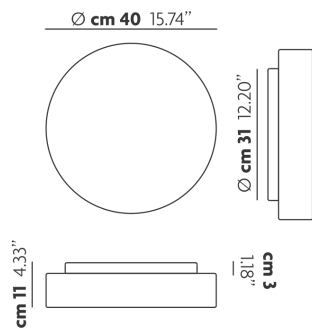

MAKEUP

Large

FEATURES

- Frame:** Metal
- Diffusor:** Blown Glass
- Dimmable:** Yes
- Dimmer:** Not Included
- Bulb:** Included

BULB

LED 3000K 1 x 17W | 1800 lm

CERTIFICATION

SPECIFICATION SHEET

PHOTOMETRIC CURVE

FRAME	DIFFUSOR	LED COLOUR	CODE
 Matte White 9016	 Matte White	3000K	150401