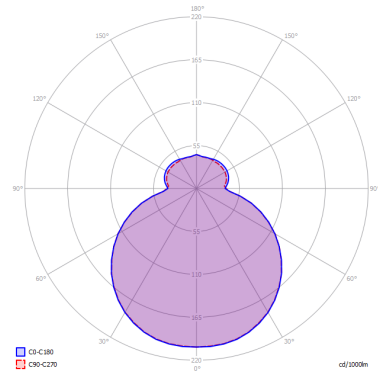

MAKEUP

Large

FEATURES

- Frame:** Metal
- Diffusor:** Blown Glass
- Dimmable:** Yes
- Dimmer:** Not Included
- Bulb:** Included

BULB

LED 3000K 1 x 17W | 1800 lm

CERTIFICATION

SPECIFICATION SHEET

PHOTOMETRIC CURVE

FRAME	DIFFUSOR	LED COLOUR	CODE
Matte White 9016	Matte White	3000K	150401