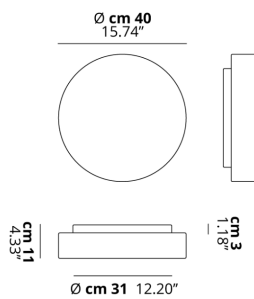

MAKEUP

Large

FEATURES

- Frame:** Metal
- Diffusor:** Blown Glass
- Dimmable:** Yes
- Dimmer:** Not Included
- Bulb:** Included

BULB

LED 3000K 1 x 17W | 1800 lm

CERTIFICATION

SPECIFICATION SHEET

PHOTOMETRIC CURVE

FRAME	DIFFUSOR	LED COLOUR	CODE
 Matte White 9016	 Matte White	3000K	150401