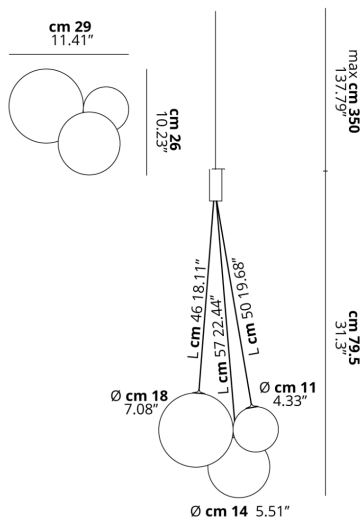

RANDOM

FEATURES

- Frame:** Metal
- Diffusor:** Blown Glass
- Dimmable:** Yes
- Dimmer:** Not Included
- Bulb:** Included

BULB

LED 2700K 3 x 1W | 450 lm

CERTIFICATION

SPECIFICATION SHEET

PHOTOMETRIC CURVE

None

FRAME	DIFFUSOR	LED COLOUR	CODE
● Chrome	● Chrome	2700K	164302
● Chrome	● Crystal	2700K	164301
● Chrome	● Gold	2700K	164303
● Chrome	● Rose Gold	2700K	164304