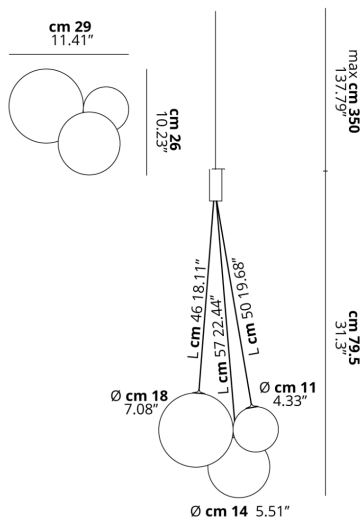

RANDOM

FEATURES

- Frame:** Metal
- Diffusor:** Blown Glass
- Dimmable:** Yes
- Dimmer:** Not Included
- Bulb:** Included

BULB

LED 2700K 3 x 1W | 450 lm

CERTIFICATION

SPECIFICATION SHEET

PHOTOMETRIC CURVE

None

FRAME	DIFFUSOR	LED COLOUR	CODE
Chrome	Chrome	2700K	164302
Chrome	Crystal	2700K	164301
Chrome	Gold	2700K	164303
Chrome	Rose Gold	2700K	164304