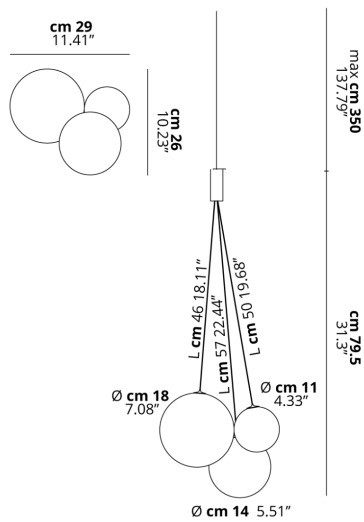

RANDOM

FEATURES

- Frame:** Metal
- Diffusor:** Blown Glass
- Dimmable:** Yes
- Dimmer:** Not Included
- Bulb:** Included

BULB

LED 2700K 3 x 1W | 450 lm

CERTIFICATION

SPECIFICATION SHEET

PHOTOMETRIC CURVE

None

FRAME	DIFFUSOR	LED COLOUR	CODE
Chrome	Chrome	2700K	164302
Chrome	Crystal	2700K	164301
Chrome	Gold	2700K	164303
Chrome	Rose Gold	2700K	164304